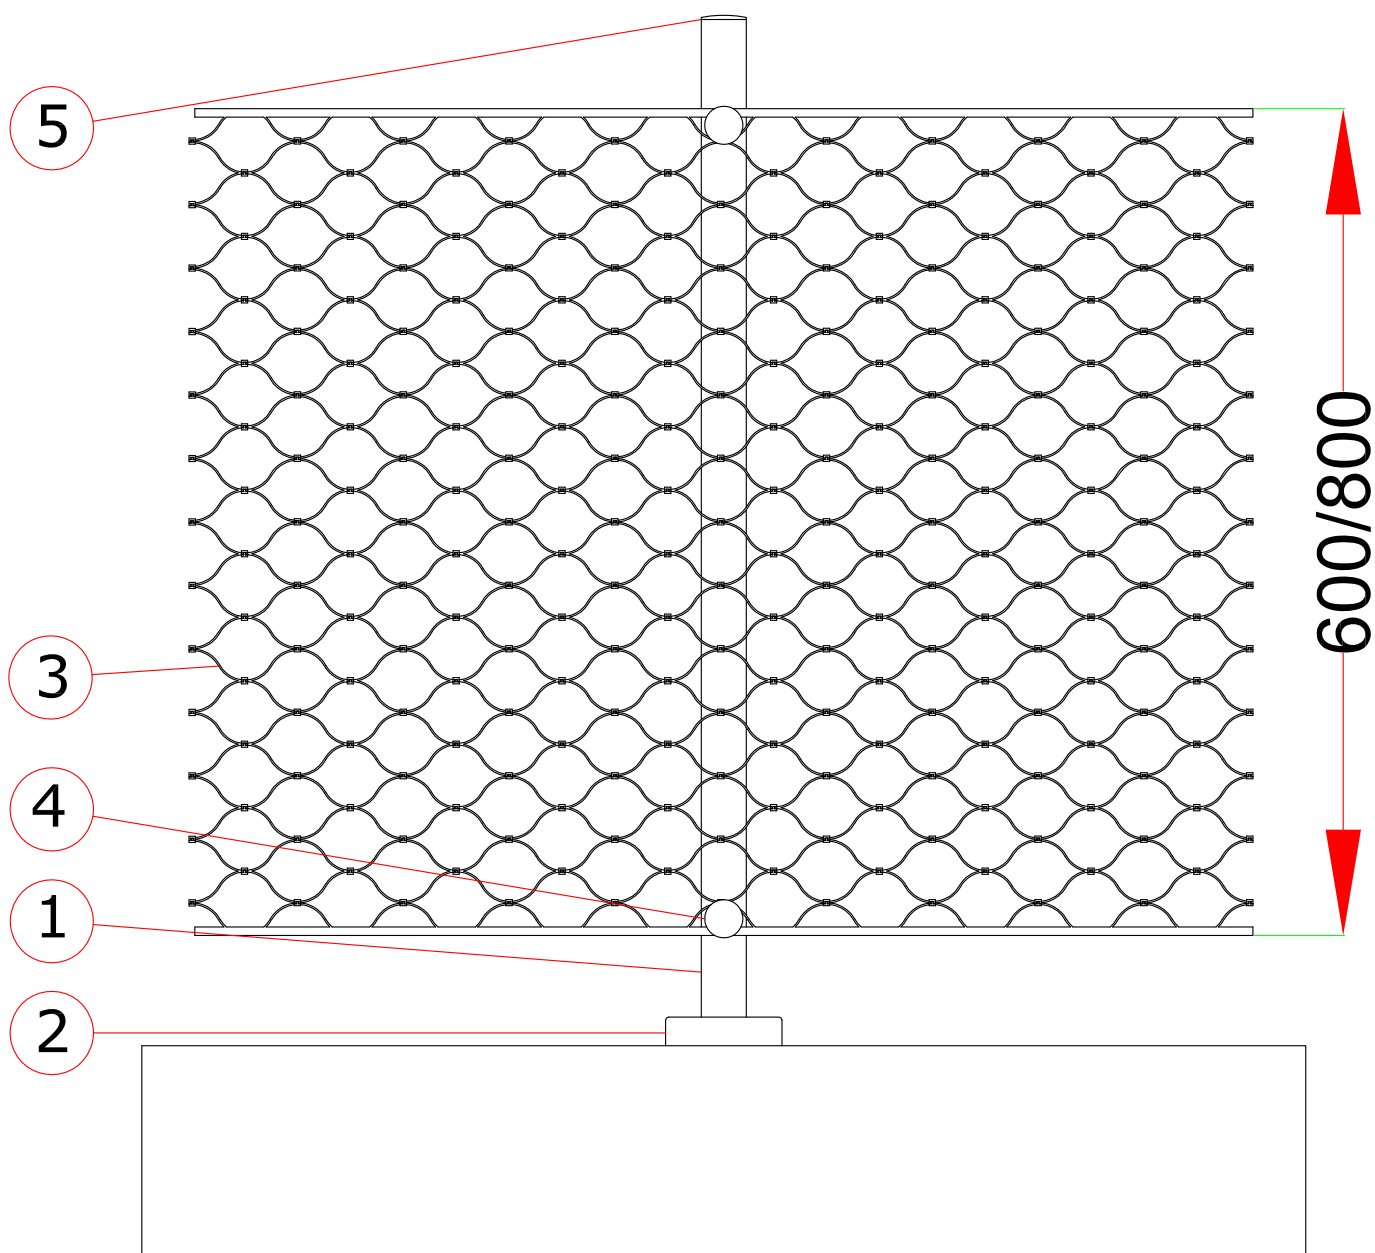

1. baluster post
2. covercap
3. web: stitch width 60 mm. x 90 mm.
4. web cable holder (or comparable holder)
5. terminal cap

Article: PROFILO RETE METALLICA INOX

Drawn: 3

INOX AISI 316

Date: 28.05.2018

Project: Parapetto INOX con Rete Metallica INOX

CANTIERE:

Scale:

COMMITTENTE

moda
EDILE