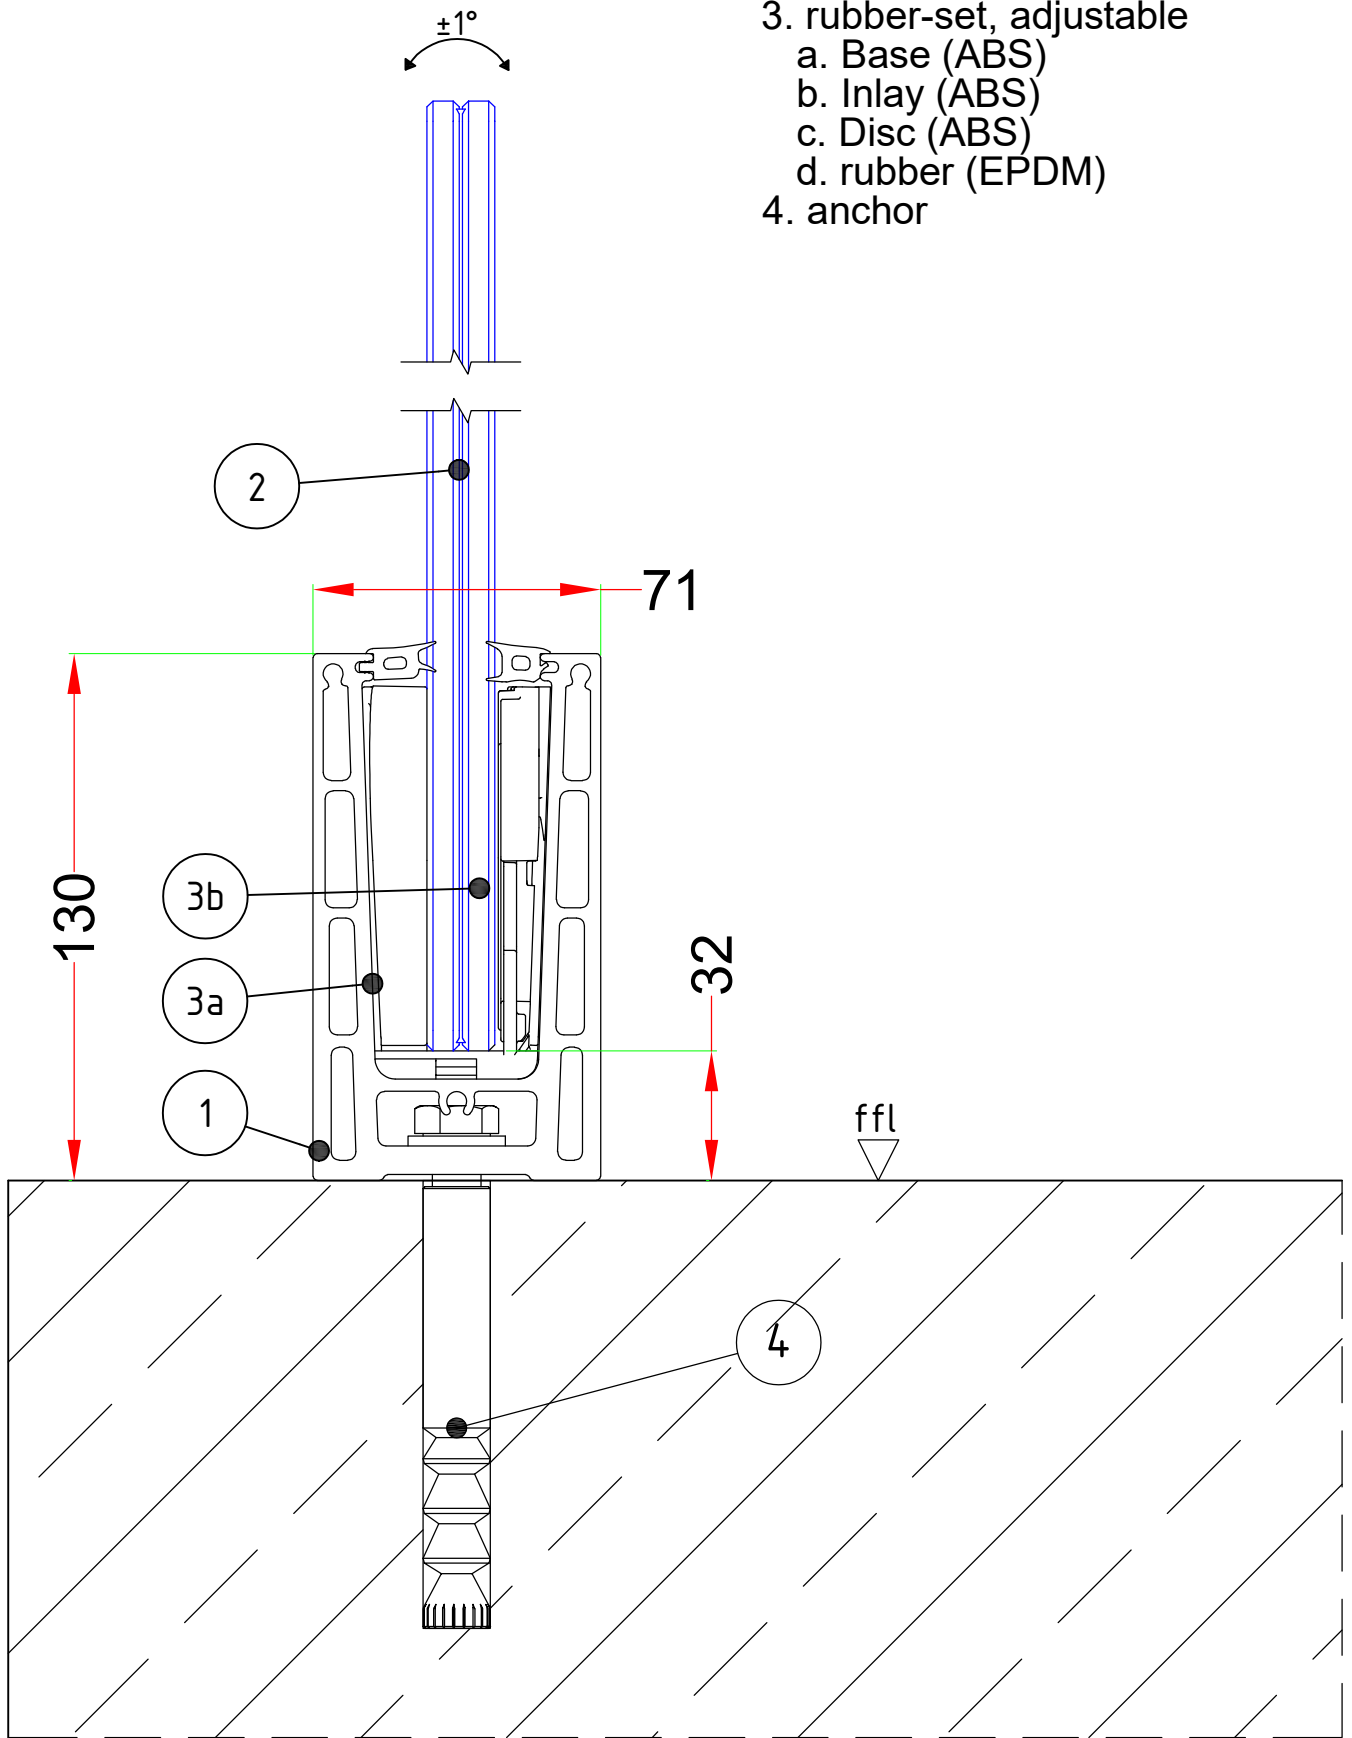

1. Top profile 71 x 130 mm
2. glass 16,76mm- 25,52mm
3. rubber-set, adjustable
 - a. Base (ABS)
 - b. Inlay (ABS)
 - c. Disc (ABS)
 - d. rubber (EPDM)
4. anchor

Article: PARAPETTO IN VETRO

MOD: 71 x 130

Date: 10.02.2021

Project: FASCIA SUPERIORE A PAVIMENTO

CANTIERE:

Scale:

COMMITTENTE

moda
EDILE