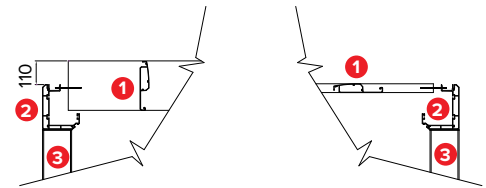

# Pergola Bioclimatica Linea SNELLA

Peso medio  
Medium Weight

## Dati tecnici . Technical data

Quote espresse in mm - Dimensions in mm

Vista frontale . Frontal view

Lamelle aperte a 90°  
Opened blades at 90°

Lamelle chiuse a 0°  
Closed blades at 0°

Sede per luci led  
Location for led lights