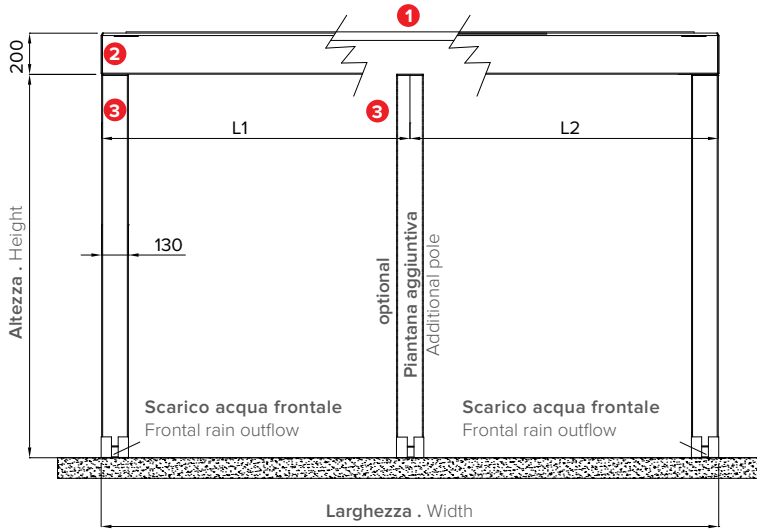

# Pergola Bioclimatica Linea SNELLA

Peso medio  
Medium Weight

## Dati tecnici . Technical data

Quote espresse in mm - Dimensions in mm

Vista frontale . Frontal view

Lamelle aperte a 90°  
Opened blades at 90°

Lamelle chiuse a 0°  
Closed blades at 0°

Sede per luci led  
Location for led lights

# Pergola Bioclimatica Linea SNELLA

## Legenda tecnica . Technical legend

- ① Lamella . Blade
- ② Profilo gronda perimetrale . Perimetric water-drain profile
- ③ Piantana 13x13 cm . Pole 13x13 cm