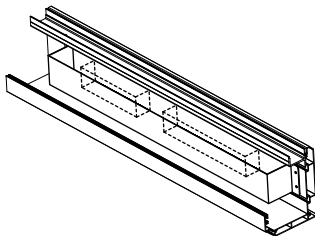

Carter per centraline . Carter for units
081-924

Sporgenza Projection	S cm	190	210	230	250	270	290	310	330	350	370	390	410	430	450	470	490	510
Lamelle Blades	n°	8	9	10	11	12	13	14	15	16	17	18	19	20	21	22	23	24