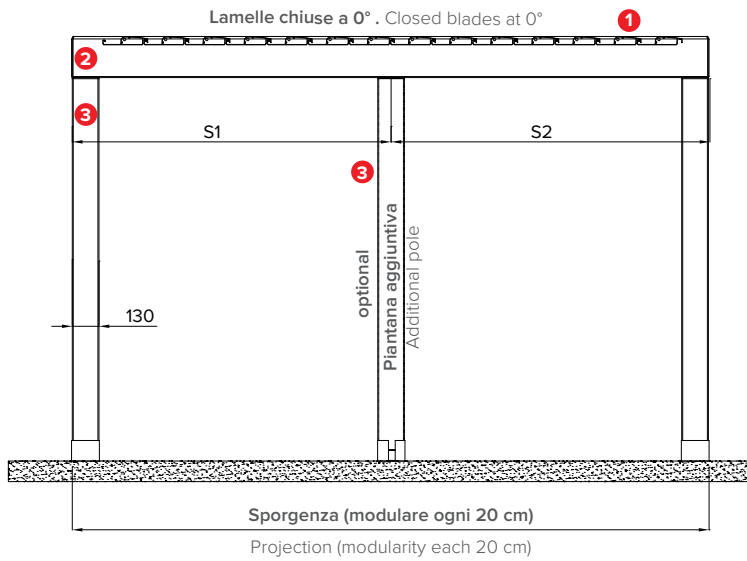

Vista laterale . Side view