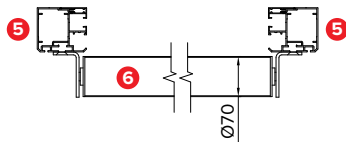

## Colonne Inclinate Collegate

### Dettagli tecnici . Technical details

Quote espresse in mm - Dimensions in mm

Staffa attacco parete . Wall application bracket

Dettaglio guida . Rail detail

Dettaglio frangivento . Wind-break detail  
088-930

Dettaglio tettuccio . Roof detail  
033-214

Piede a terra . Foot

Attacco a soffitto . Ceiling application  
088-920